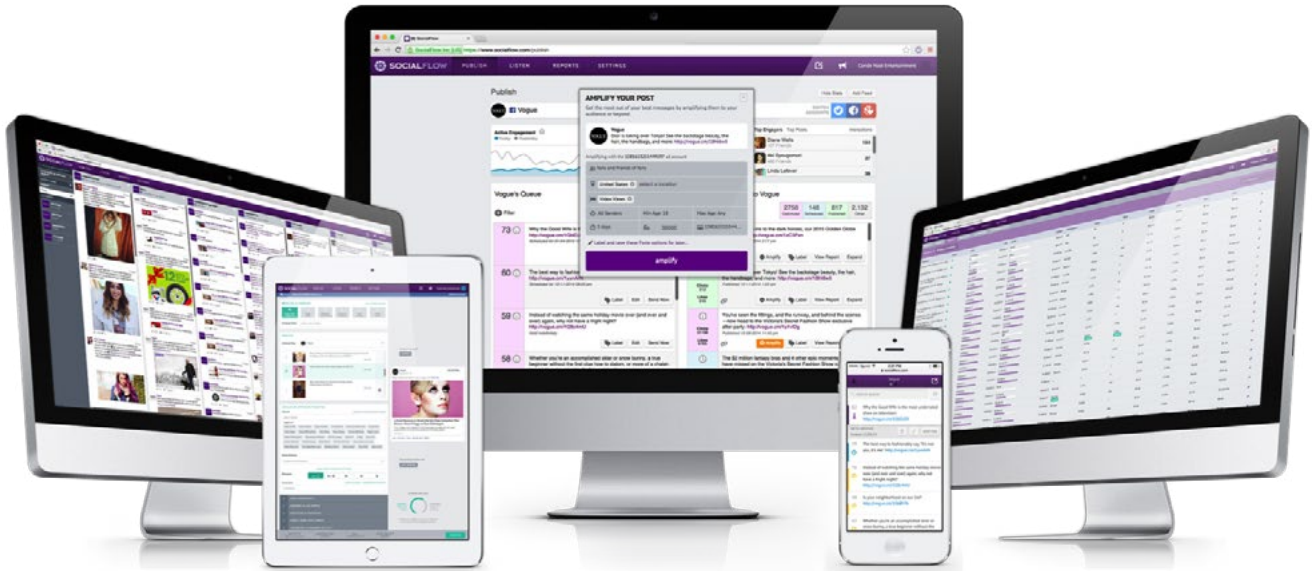

LOOK SHARP WITH ACTIONABLE INSIGHTS

Our platform streams real-time data in from social to inform your buys before you spend a dime. We take the guesswork out of targeting paid and organic content so you can focus on the important things, like always being the smartest person in the room.

Capture your audience's attention in real time on Social Media with a fully featured, always-on enterprise quality solution for paid and owned media.

DO IT YOURSELF WITH A SELF-SERVE APPROACH

Our deeply experienced strategic advisors are always there to help as much or as little as you need. Our mission however, will always be empowering you with the knowledge necessary to achieve the same unbeatable results we get every single day for countless customers using our powerful and proprietary self-serve tools.

SOCIALFLOW

www.socialflow.com

info@socialflow.com

(646)895-2377

@SocialFlow

SOCIALFLOW

ABOUT

SocialFlow empowers marketers, agencies, and publishers to manage and distribute both social content and social advertising to social networks. Our software uses real-time data, along with business rules you set, to determine what and when to publish to your social media properties to ensure maximum reach and engagement.