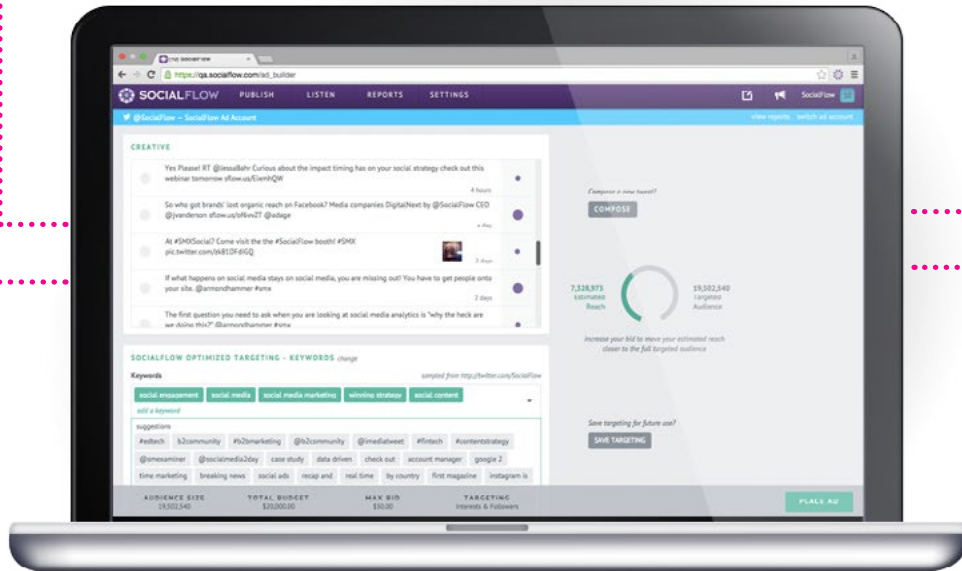

SOCIALFLOW

FOR MARKETERS THE **ATTENTION** PLATFORM

CRUSH OBJECTIVES WITH UNBEATABLE PERFORMANCE

Our tools and strategic advisors will have you over-performing on real business objectives in no time. Powered by data, knowledge, and advanced algorithms, we regularly surpass benchmarks for reach, awareness, and lift with less cost and effort from you and your business.

LOOK SHARP WITH ACTIONABLE INSIGHTS

Our platform streams real-time data in from social to inform your buys before you spend a dime. We take the guesswork out of targeting paid and organic content so you can focus on the important things, like always being the smartest person in the room.

Capture your audience's attention in real time on Social Media with a fully featured, always-on enterprise quality solution for paid and owned media.

DO IT YOURSELF WITH A SELF-SERVE APPROACH

Our deeply experienced strategic advisors are always there to help as much or as little as you need. Our mission however, will always be empowering you with the knowledge necessary to achieve the same unbeatable results we get every single day for countless customers using our powerful and proprietary self-serve tools.