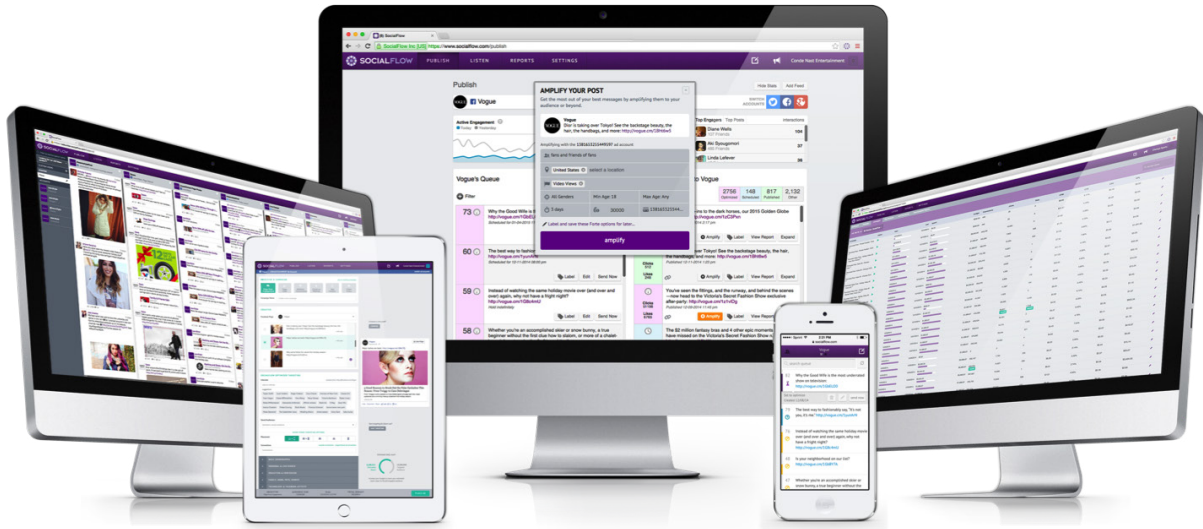

SOCIALFLOW

FOR PUBLISHERS THE **ATTENTION** PLATFORM

MORE REFERRAL TRAFFIC WITH LESS EFFORT

Intelligent algorithms ensure your content posts to the right audience at the exact moment it's most likely to generate maximum referral clicks. Full publishing automation lets your team focus on the content, rather than repetitive tasks.

Make soaring referral traffic and audience growth look effortless. Find out why the world's top news, media, and publishing organizations trust SocialFlow to power their reach, engagement, and audience growth on social.

THE NEWS NEVER STOPS... SO NEITHER DO WE

24/7 support and 99.9% uptime mean you can rest assured SocialFlow is there to ensure your news and content keeps flowing. And, if you experience any issues at all, our dedicated account managers are there to help at a moments notice.

SOCIALFLOW

SOCIALFLOW

ABOUT

SocialFlow empowers marketers, agencies, and publishers to manage and distribute both social content and social advertising to social networks. Our software uses real-time data, along with business rules you set, to determine what and when to publish to your social media properties to ensure maximum reach and engagement.