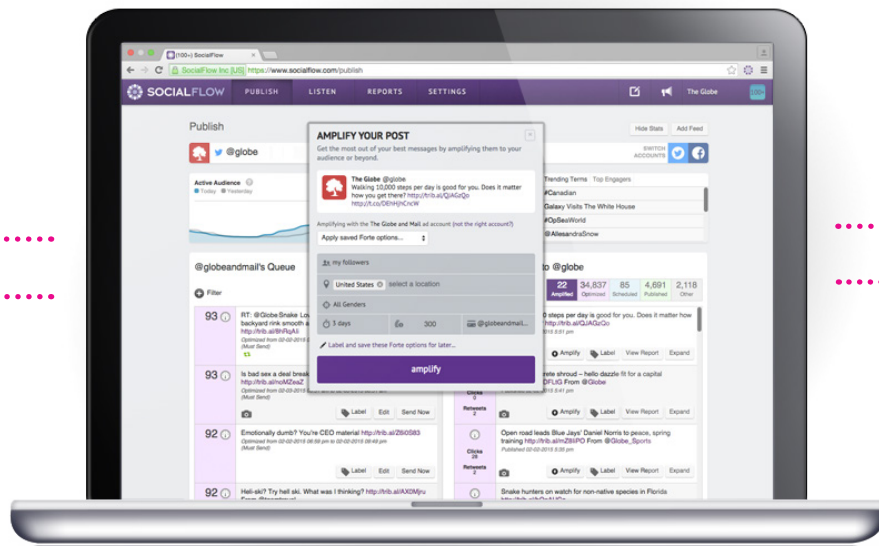

SOCIALFLOW

FOR PUBLISHERS THE **ATTENTION** PLATFORM

MORE REFERRAL TRAFFIC WITH LESS EFFORT

Intelligent algorithms ensure your content posts to the right audience at the exact moment it's most likely to generate maximum referral clicks. Full publishing automation lets your team focus on the content, rather than repetitive tasks.

MAKE SMART DECISIONS BASED ON ACTIONABLE INSIGHTS

Up to the second reporting on key metrics and real time monitoring give your team the exact information they need to understand trends across social and the world at large. Additionally, weekly sessions with dedicated and knowledgeable account managers provide more in depth analysis and strategy.

Make soaring referral traffic and audience growth look effortless. Find out why the world's top news, media, and publishing organizations trust SocialFlow to power their reach, engagement, and audience growth on social.

SOCIALFLOW

SOCIALFLOW

ABOUT

SocialFlow empowers marketers, agencies, and publishers to manage and distribute both social content and social advertising to social networks. Our software uses real-time data, along with business rules you set, to determine what and when to publish to your social media properties to ensure maximum reach and engagement.